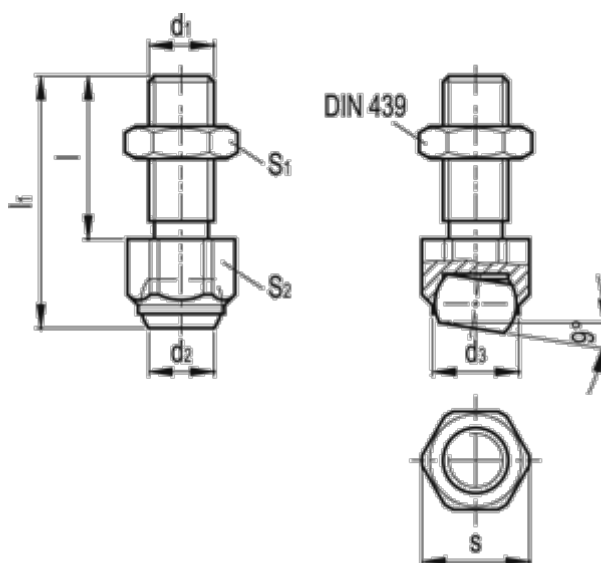

Article number: 20255428A
 Description: E+G Clamping pad
 GN 709.3-24-M16-B

Measures

d1	= M16	S2	= 24
d2	= 10.5	Weight (g)	= 115
d3	= 16.0		
l	= 40		
l1	= 60.7		
Max static load (KN)	= 25		
s	= 27		
S1	= 24		